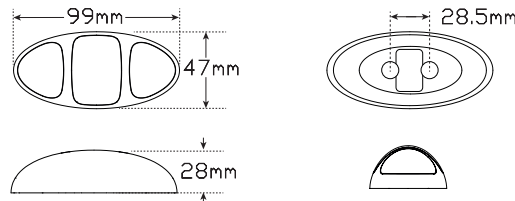

Fitting Instructions

Drill a 10mm hole for the wire and plug, then surface mount base using screws provided. Clip lamp in place. Please refer to ADR 13/00 for mounting instructions.

ECE/ADR
Approved

100%
Waterproof

5 Year
Warranty

All enquiries P: (03) 9466 7075 E: led@ledtech.com.au, www.ledautolamps.com

All efforts are made to ensure all information is correct and up to date, it can be subject to change without notice. All measurements are in millimeters (mm) and are not to scale.

© All LED Technologies designs are registered throughout the world. - Current as of 22/09/2020